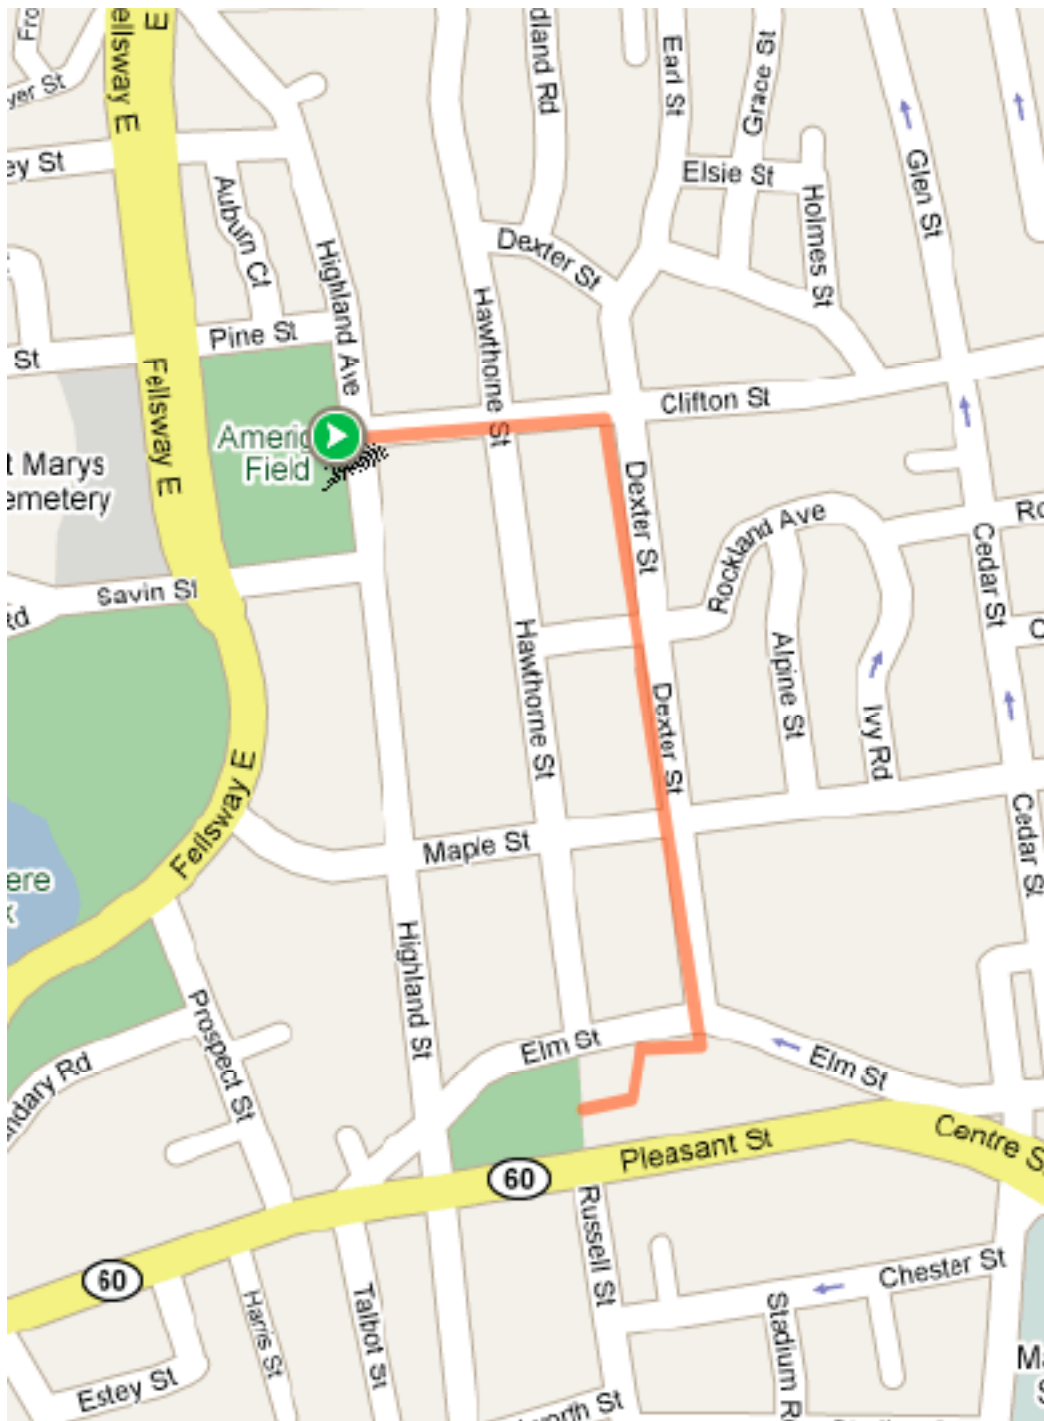

BEEBE SCHOOL WALK TO SCHOOL DAY MAY 6, 2009

Route 1: Amerige to Beebe School via Dexter
(0.45 Miles)

Walk Leaders: Mayor Howard, Kevin Duffy
Start Time: 7:30 AM

BEEBE SCHOOL WALK TO SCHOOL DAY MAY 6, 2009

Route 2: Devir to Beebe School Via West/Charles/Russell
(0.63 Mile)

Walk Leaders: Steve Winslow, Malden School Committee
McAllisters, Beebe Parents

Start Time: 7:25 AM

Extra Crossing Guard: Charles at Highland